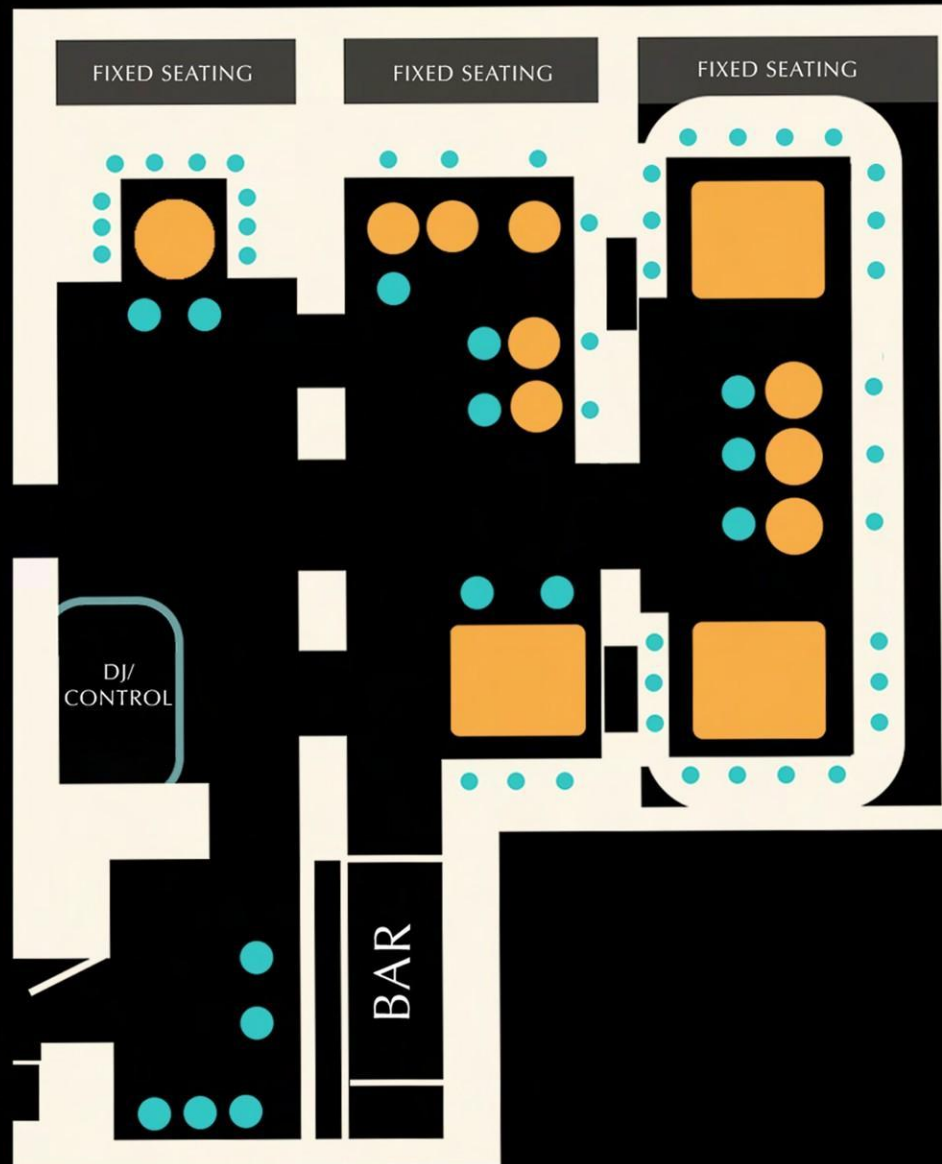

Cache Cache

Floor plan

Seating 52
Standing 80

Cache Cache

CONTACT US

events@cachecacheclub.com

WhatsApp +447555031010